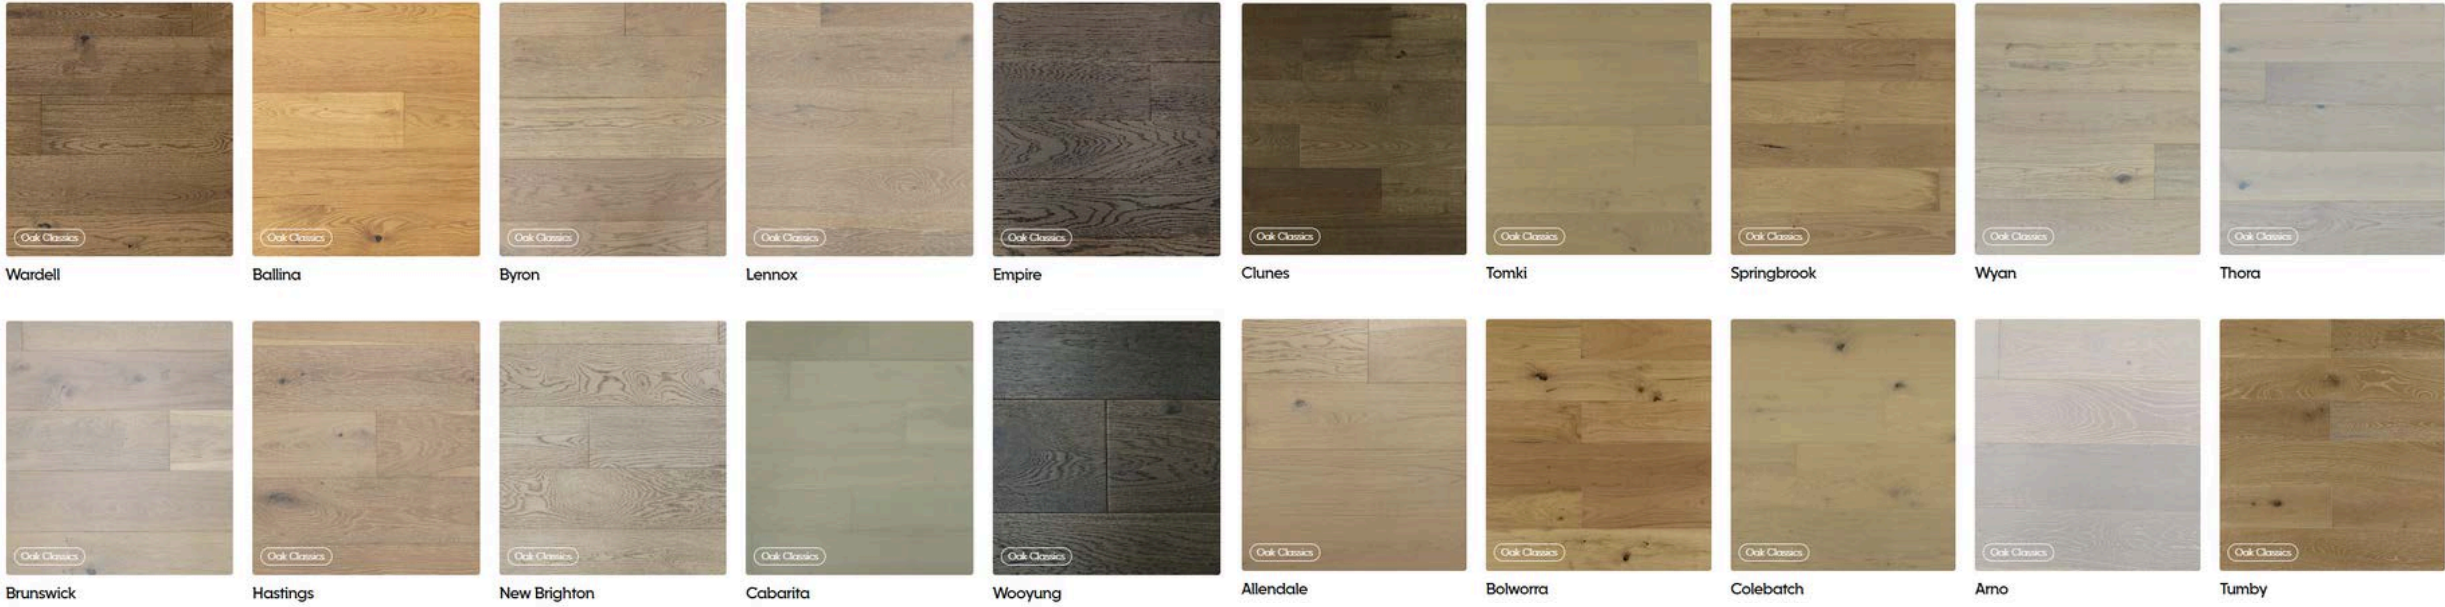

ROBES & OTHER WIR

FRAMED MIRROR OR VINYL INSET SLIDING DOOR ROBE. WHITE MELAMINE TOP SHELF & HANGING RAIL TO OTHER WIR

INTERNAL DOOR & HARDWARE

INTERNAL DOORS

Corinthian DECO Collection Internal Door

DOOR HARDWARE

*FINISHES OPTION: SATIN BRASS,
MATT BLACK, GRAPHITE NICKEL,
BRUSHED NICKEL*

Zanda Boston

Zanda Epic

Zanda Duke

Zanda Apollo

Zanda Streamline

FLOORING

TIMBER FLOORING

14/2MM DIRECT STICK
ENGINEERING TIMBER FOR
GROUND FLOOR LIVING AREA

CARPET

100% WOOL CARPET FOR ALL
BEDROOMS, MORE COLOURS
AVAILABLE

TILES

Tundra Collection - White, Ivory, Grey, Beige in IN/OUT, GLOSS, HONED Finishes