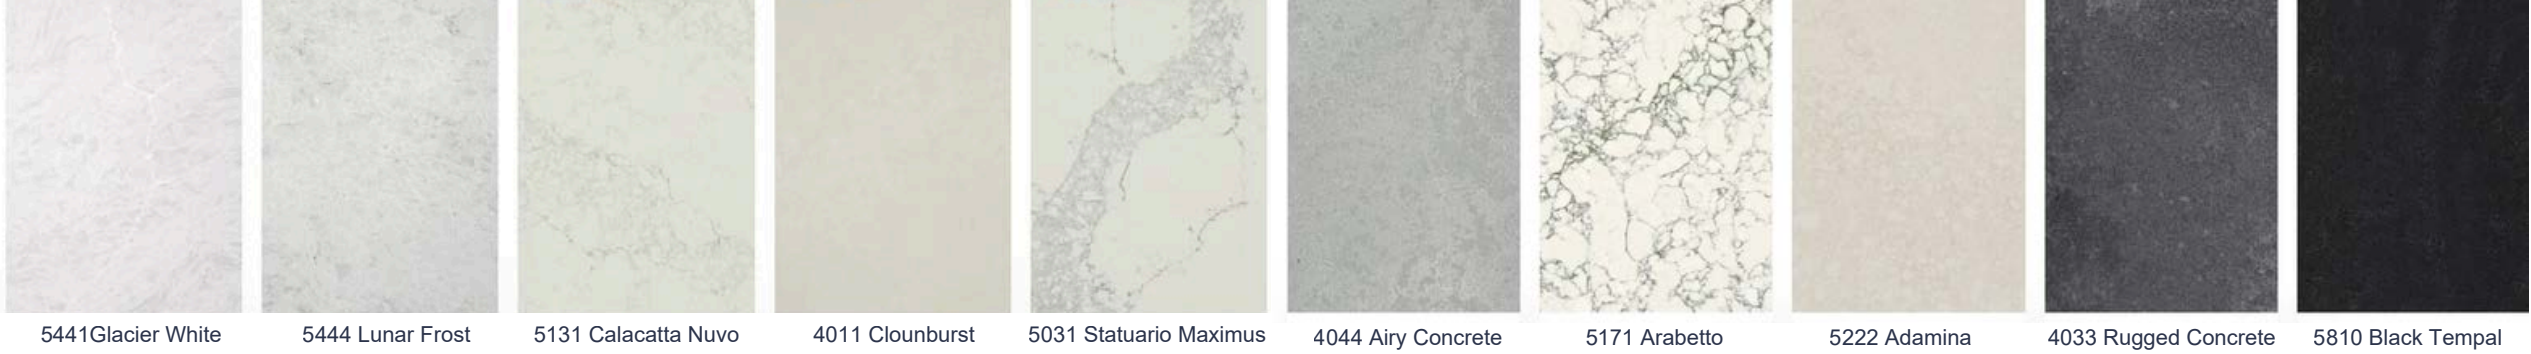

80cm Miele Gas Cooktop

80cm Miele Induction Cooktop

90cm Concealed Miele Rangehood

60cm Miele Wall Ovens x 2

Miele Fully Integrated Dishwasher

KITCHEN

STONE BENCHTOP

UP TO CAESARSTONE M3 RANGE,
MORE COLOURS AVAILABLE ON
CAESARSTONE WEBSITE