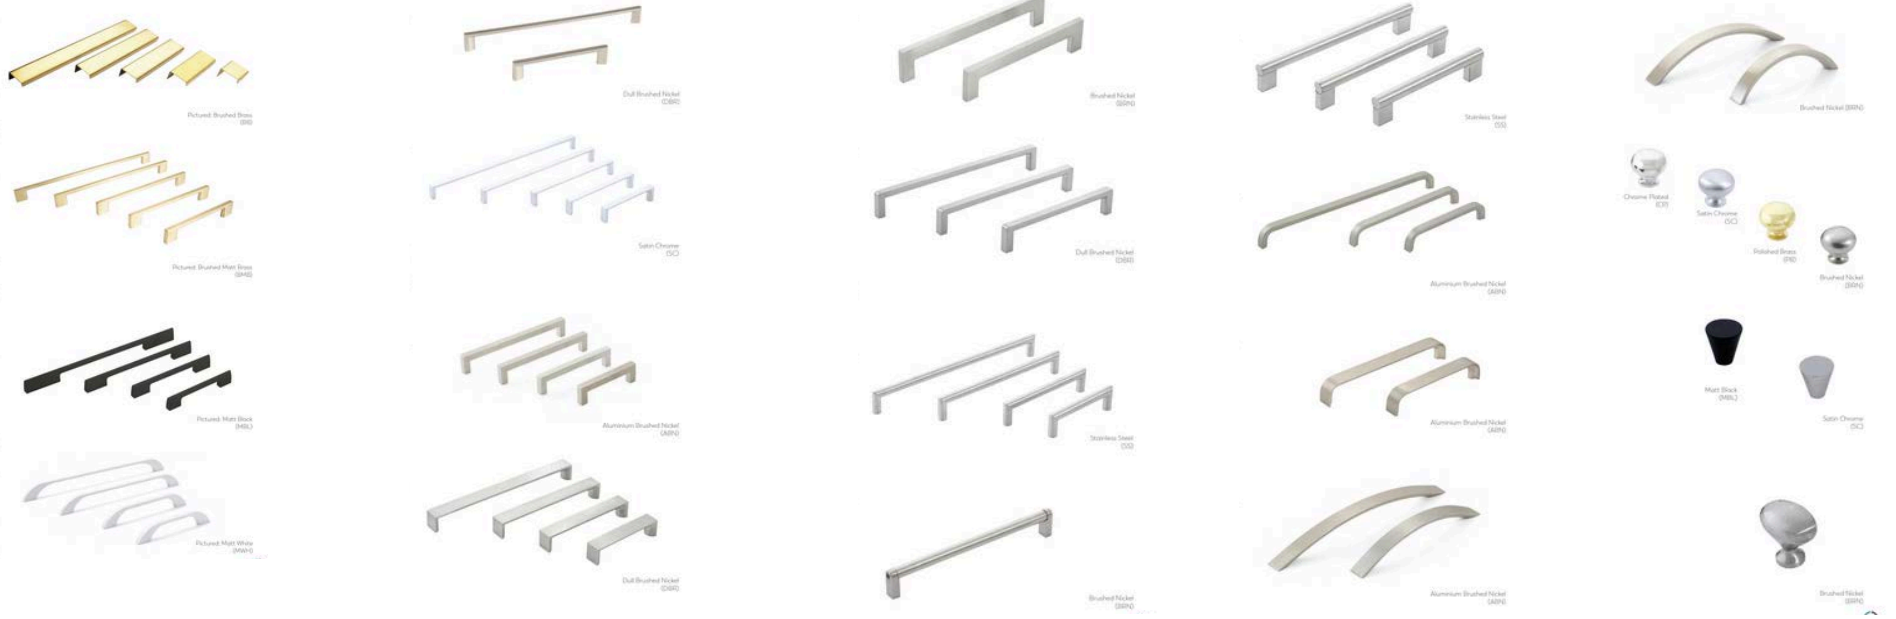

CABINETRY

POLYTEC MATT RANGE, MORE
COLOURS AVAILABLE ON
POLYTEC WEBSITE

CABINETRY HANDLE

MOMO HANDLE PROJECT RANGE,
MORE COLLECTIONS AVAILABLE ON
MOMO HANDLE WEBSITE

Semi frameless shower screen

FRESCO Rail Shower HS375