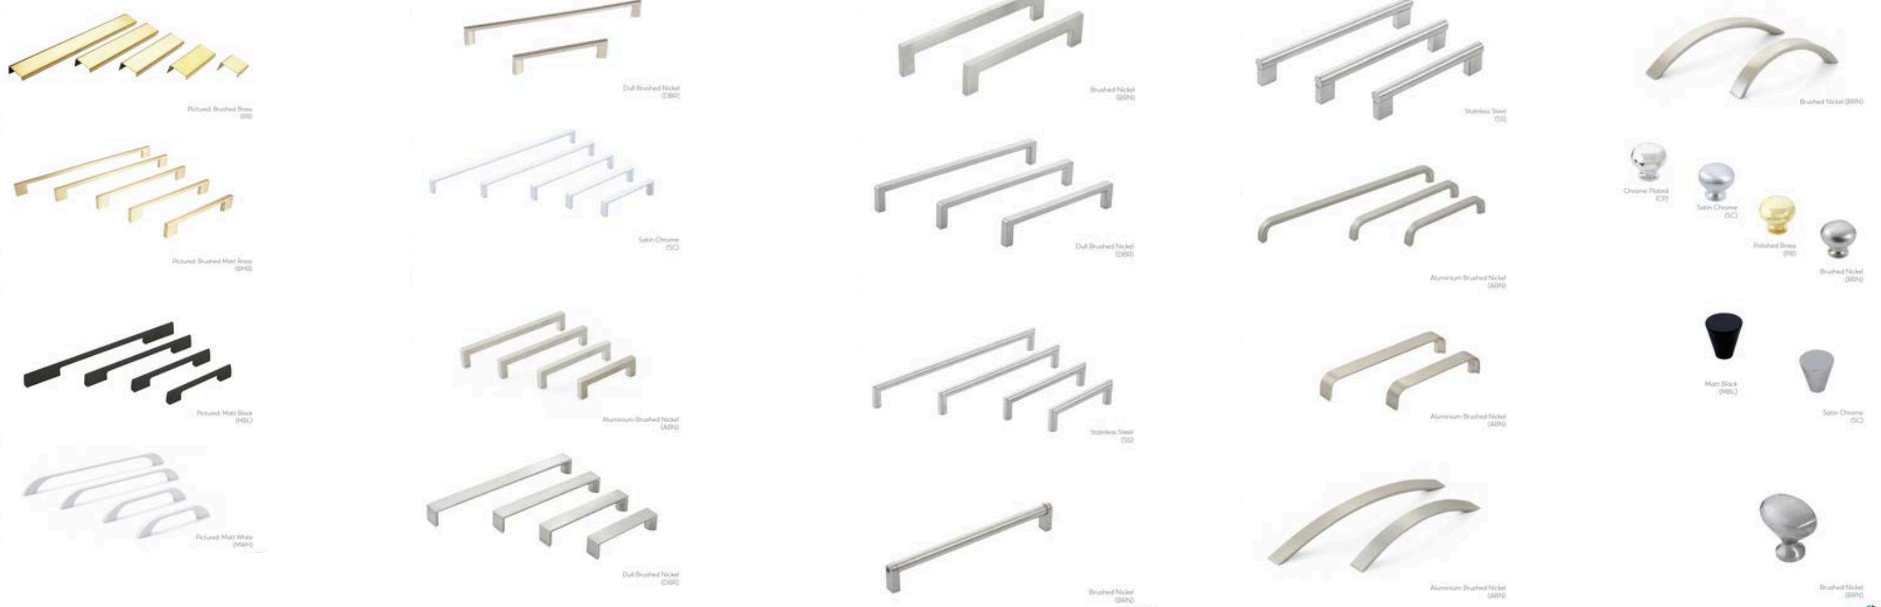

SSquare set cornice

20mm Stone waterfall ends

CABINETRY HANDLE

MOMO HANDLE PROJECT RANGE,
MORE COLLECTIONS AVAILABLE ON
MOMO HANDLE WEBSITE