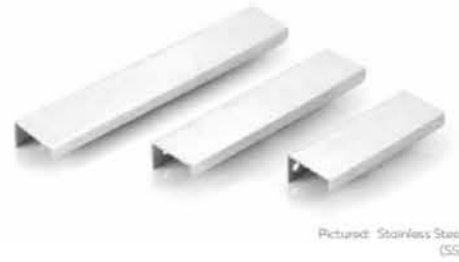

Location	Item	Description	Image	Color option
Bathroom Powder room Ensuite	Towel Rail	Alder TAYA/ WISH single towel rail		
Bathroom Powder room Ensuite	Towel Ring	Alder TAYA/ WISH single towel ring		
Bathroom Powder room Ensuite	Toilet Roll Holder	Alder TAYA/ WISH toilet holder		
Hardware	Entry Handle & Lock	Gainsborough entry door lock Satin chrome OR Matt Black		
Hardware	Internal door handle	Gainsborough internal door handle Satin chrome OR Matt Black		

Location

Item

Description

Image

Color option

Kitchen
Bathroom
Laundry

Standard Cabinetry
Handles

MOMO handles -
Project Range